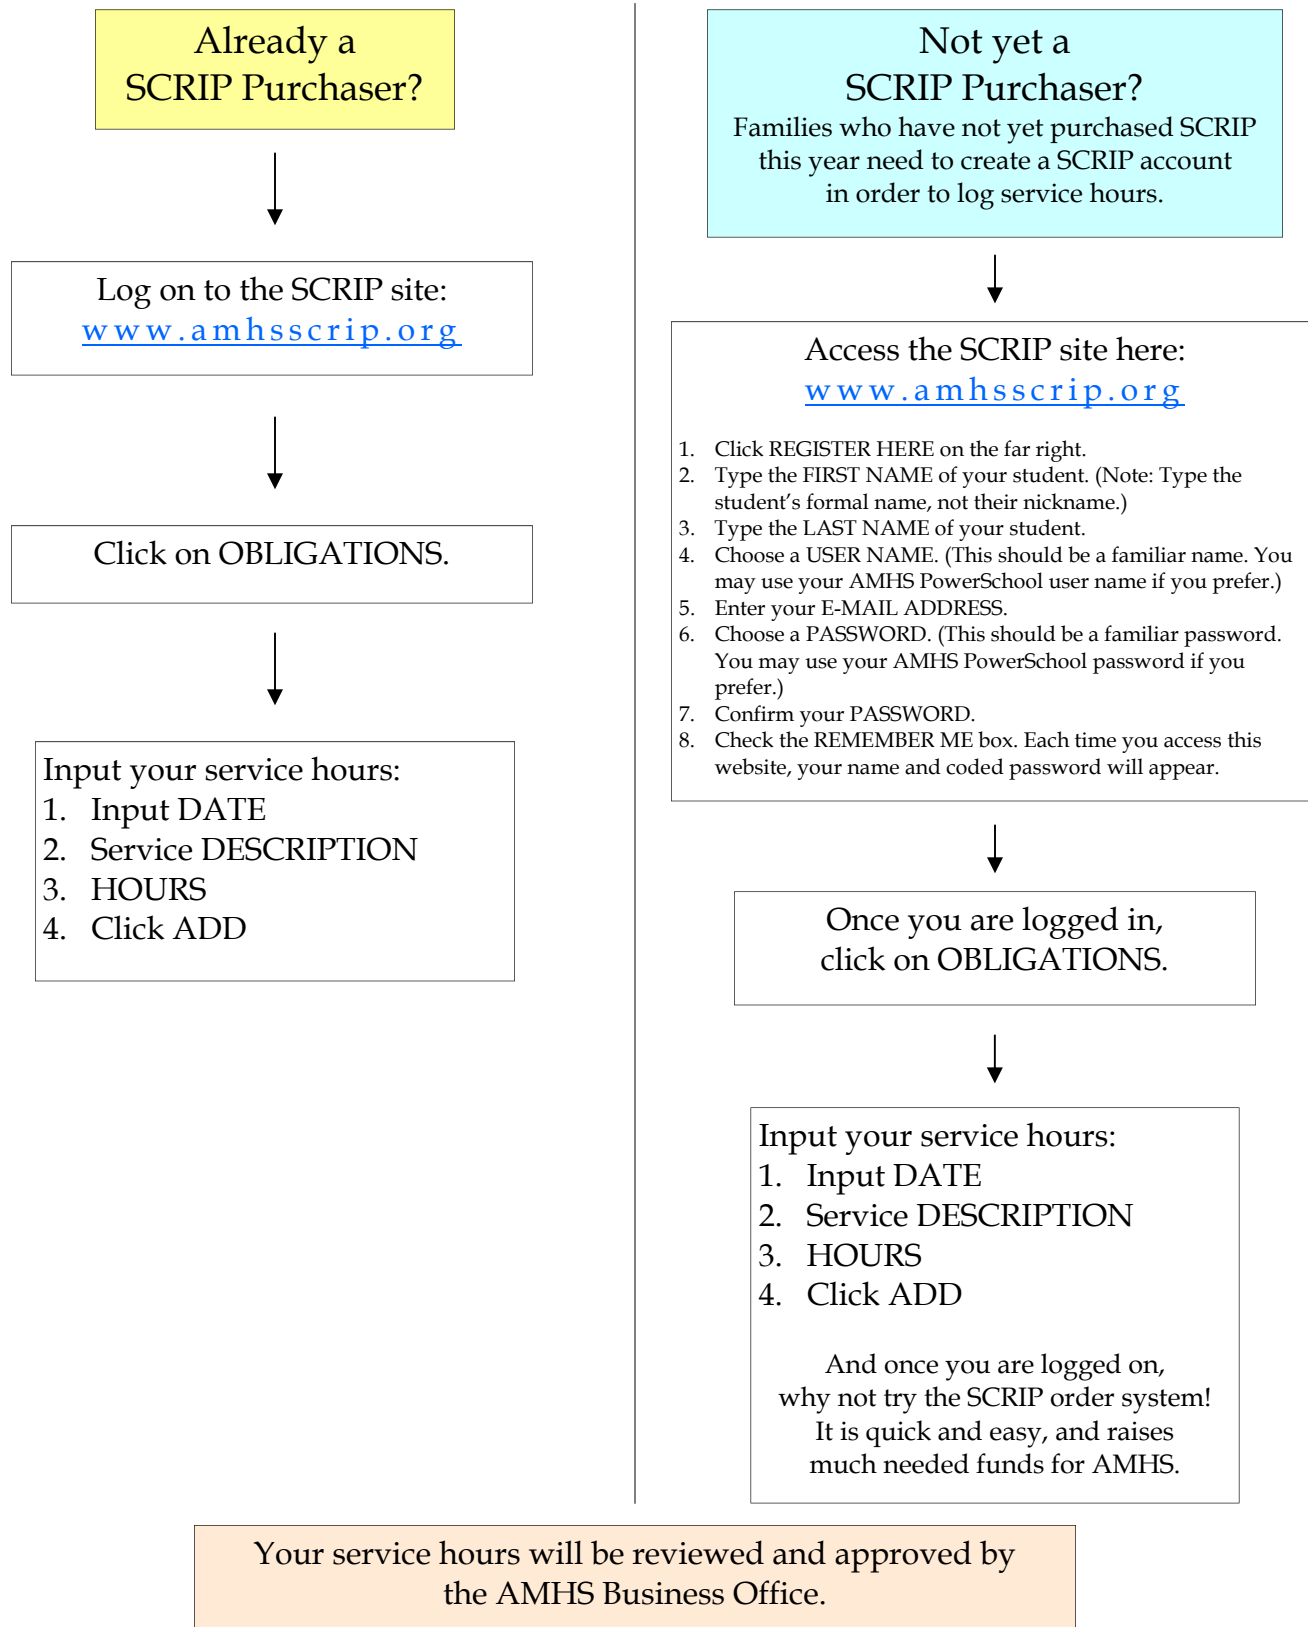

How to Record Archbishop Murphy High School Family Service Hours

Please contact the SCRIP coordinator at scrip@am-hs.org if your family does not have computer access or if there are issues 'logging in'.